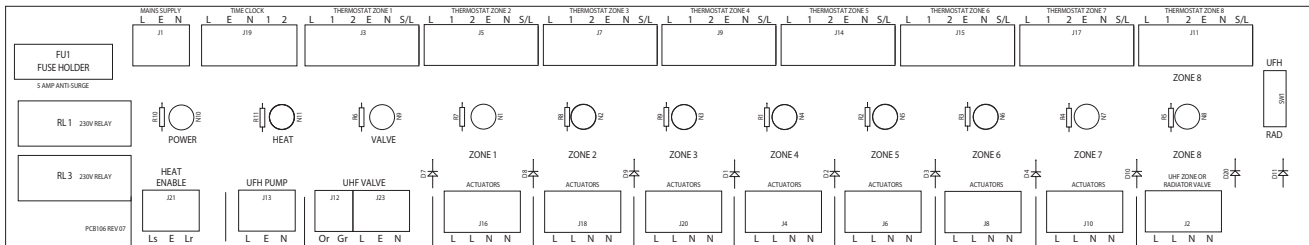

Wiring Centre Series

Model: UH8

Number of heating zones	8
Number of Hot Water Zones	0
Neon Indication	Y
DIN Rail Mounting	Y
Supply	230v AC 50Hz 1 Phase
Relay Load Max	3 Amp Resistive
Total Load Max	5 Amp Resistive
IP Protection	IP20
Installed Dimensions (L,H,D)	384 x 148 x 60mm
Weight	850g

Circuit Board/Wiring

Product Dimensions (mm)