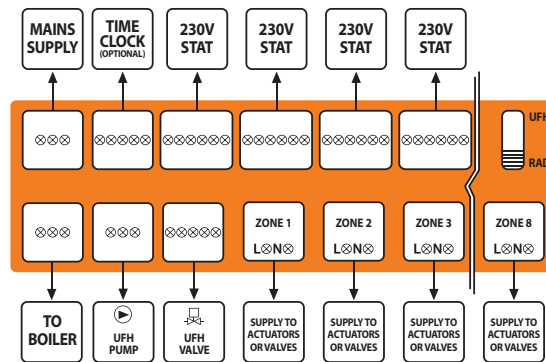

Wiring Centre Series

Model: UH8

Number of heating zones	8
Number of Hot Water Zones	0
Neon Indication	Y
DIN Rail Mounting	Y
Supply	230v AC 50Hz 1 Phase
Relay Load Max	3 Amp Resistive
Total Load Max	5 Amp Resistive
IP Protection	IP20
Installed Dimensions (L,H,D)	384 x 148 x 60mm
Weight	850g

Circuit Board/Wiring

Product Dimensions (mm)